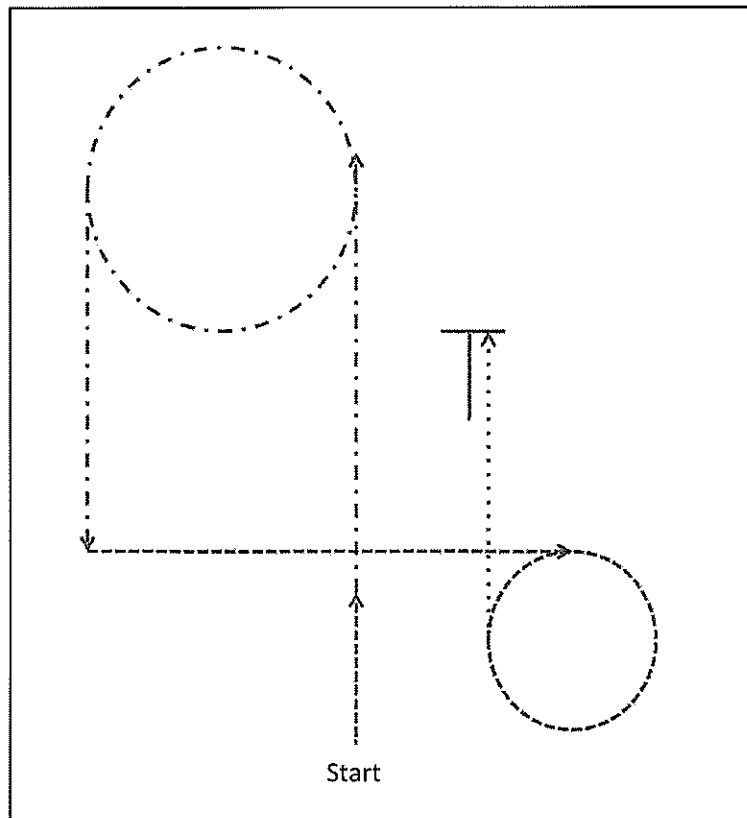

# ISHSA Spring Double Point Show

Reinsmanship  
Classes: 83, 86

## Reinsmanship Test 9

Test Elements: (10 points each)

1. Enter at the collected trot, collected trot up the center of the arena gradually moving into a normal trot.
2. Perform 1 ½ circles left, continuing at the normal trot down the line.
3. Turn left, collected trot line, 1 ¾ circles right.
4. At the close of the circle, walk.
5. Halt, rein back 4 steps.
6. Collected trot to the exit.
7. Overall impression of the turnout on the condition and fit of the harness and vehicle, neatness of attire.
8. General impression of the driver on posture, relaxation, confidence, and effectiveness.